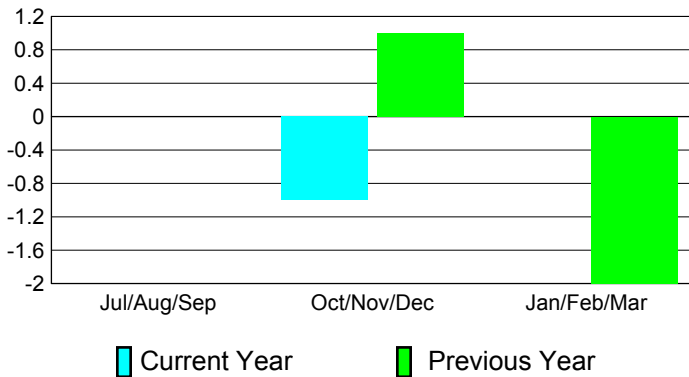

2010-2011 GMT Reports for District (or Undistricted) **District LA 1**

GMT: **Mr. Edison Karnopp**

Location: **BRAZIL**

GMT CA: **3**

CLUBS

Club Results
2010-2011

Clubs
2009-2010

Month	New Club Goal	Actual New Clubs	Actual Dropped Clubs	Gain/Loss of Clubs	Gain/Loss of Clubs
Jul/Aug/Sep	1	0	0	0	0
Oct/Nov/Dec	1	0	-1	-1	1
Jan/Feb/Mar	1	0	0	0	-2
Totals	3	0	-1	-1	-1

Club Results 2010-2011

Goal, New, Dropped, Gain/Loss

Comparison of Club Gain/Loss

Current Year Compared to the Previous Year

YTD Status Quo Clubs 2010-2011

Status Quo Clubs Compared to Status Quo Members

MEMBERSHIP