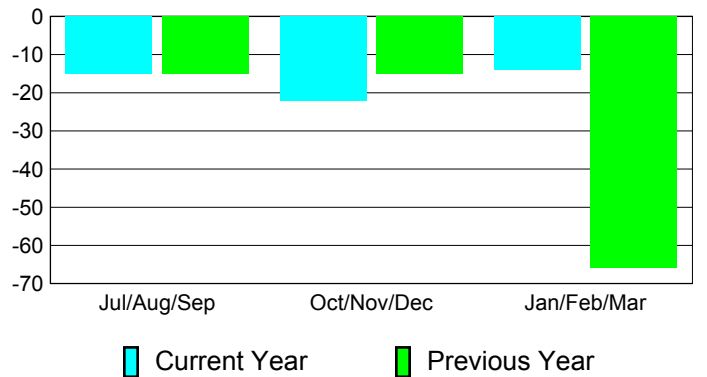

Membership Results
2010-2011

Membership
2009-2010

Month	Net Memb Goal	Actual New Memb	Actual Dropped Memb	Gain/Loss of Memb	Gain/Loss of Memb
Jul/Aug/Sep	40	9	-24	-15	-15
Oct/Nov/Dec	40	7	-29	-22	-15
Jan/Feb/Mar	10	9	-23	-14	-66
Totals	90	25	-76	-51	-96

Membership Results 2010-2011

Goal, New, Dropped, Gain/Loss

Comparison of Membership Gain/Loss

Current Year Compared to the Previous Year

Gender Comparison 2010-2011

Jul/Aug/Sep

Oct/Nov/Dec

Jan/Feb/Mar