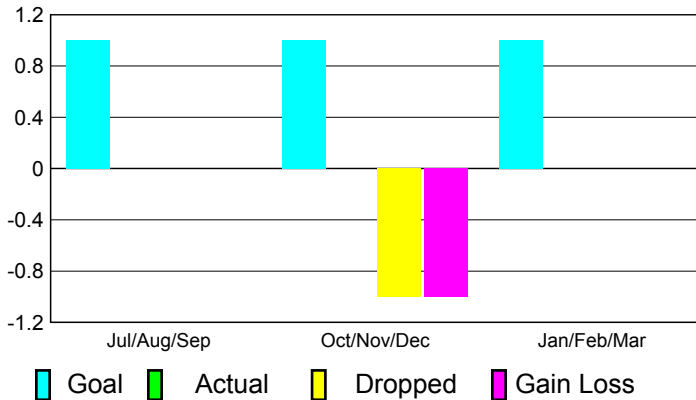

2010-2011 GMT Reports for District (or Undistricted) **District LA 1**

GMT: **Mr. Edison Karnopp**

Location: **BRAZIL**

GMT CA: **3**

CLUBS

Club Results
2010-2011

Clubs
2009-2010

Month	New Club Goal	Actual New Clubs	Actual Dropped Clubs	Gain/Loss of Clubs	Gain/Loss of Clubs
Jul/Aug/Sep	1	0	0	0	0
Oct/Nov/Dec	1	0	-1	-1	1
Jan/Feb/Mar	1	0	0	0	-2
Totals	3	0	-1	-1	-1

Club Results 2010-2011

Goal, New, Dropped, Gain/Loss

Comparison of Club Gain/Loss

Current Year Compared to the Previous Year

YTD Status Quo Clubs 2010-2011

Status Quo Clubs Compared to Status Quo Members

MEMBERSHIP