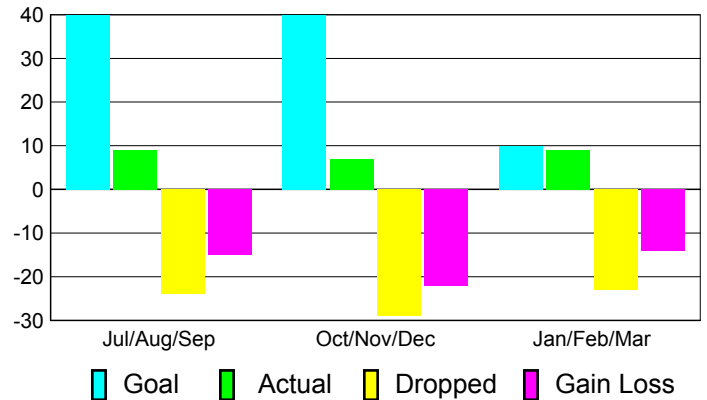

Membership Results 2010-2011

Goal, New, Dropped, Gain/Loss

Comparison of Membership Gain/Loss

Current Year Compared to the Previous Year